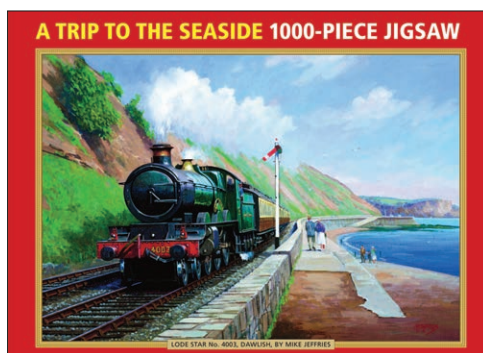

ISBN: 9780754833543
HOUSE CODE: 6492